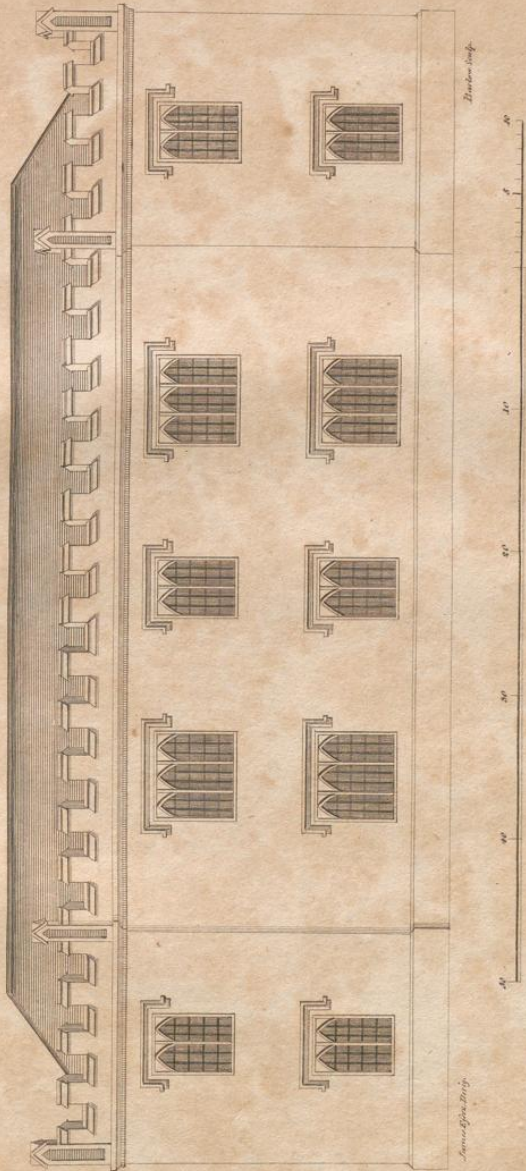

SOUTH FRONT OF STRAWBERRY HILL.

EAST FRONT OF STRAWBERRY HILL.

- A Great Parlour
- B Waiting Room
- C China Closet
- D Little Parlour
- E Beauty Room
- F Hall & Stair-case
- G Pantry
- H Servants hall
- I Passage
- K Great Cloyster
- L Wine Cellar
- M Bar Cellar
- N Kitchen
- O Oratory

Ground Plan of Strawberry hill. 1781.

- A Round Room
- B Cabinet
- C Great Bed Chamber
- D Gallery
- E Holbein Room
- F Library
- G Braudere Closet
- H Armory
- I China Closets
- K Back Stairs
- L Passage
- M Star Chamber
- N Red Bedchamber
- O Blue Bedchamber
- P Breakfast Room
- Q Green Closets

Principal Floor of Strawberry hill. 1781.

Offices

Plan of the Principal Floor

General Plan of the Offices