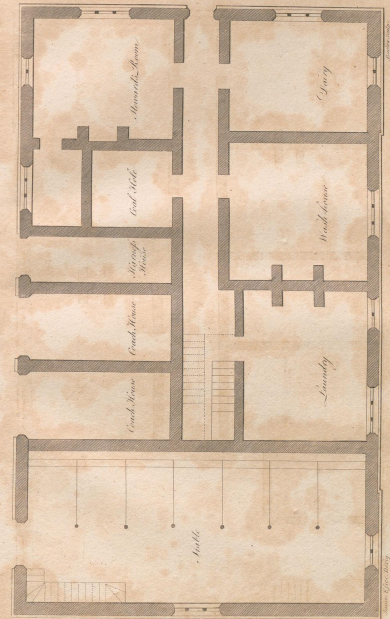

SOUTH FRONT OF STRAWBERRY HILL.

EAST FRONT OF STRAWBERRY HILL.

- A Great Parlour
- B Waiting Room
- C China Closet
- D Little Parlour
- E Beauty Room
- F Hall & Stair-case
- G Pantry
- H Servants hall
- I Passage
- K Great Cloyster
- L Wine Cellar
- M Bar Cellar
- N Kitchen
- O Oratory

Ground Plan of Strawberry hill. 1781.

- A Round Room
- B Cabinet
- C Great Bed Chamber
- D Gallery
- E Holbein Room
- F Library
- G Braudere Closet
- H Armory
- I China Closets
- K Back Stairs
- L Passage
- M Star Chamber
- N Red Bedchamber
- O Blue Bedchamber
- P Breakfast Room
- Q Green Closets

Principal Floor of Strawberry hill. 1781.

Offices

Plan of the Principal Floor

General Plan of the Offices