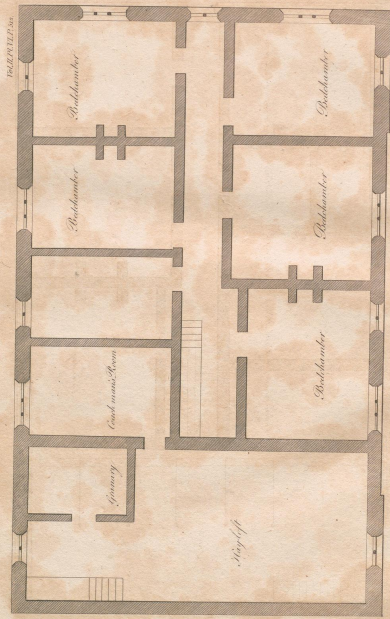

SOUTH FRONT OF STRAWBERRY HILL.

EAST FRONT OF STRAWBERRY HILL.

- A Great Parlour
- B Waiting Room
- C China Closet
- D Little Parlour
- E Beauty Room
- F Hall & Stair-case
- G Pantry
- H Servants hall
- I Passage
- K Great Cloyster
- L Wine Cellar
- M Bar Cellar
- N Kitchen
- O Oratory

Ground Plan of Strawberry hill. 1781.

- A Round Room
- B Cabinet
- C Great Bed Chamber
- D Gallery
- E Holbein Room
- F Library
- G Braudere Closet
- H Armory
- I China Closets
- K Back Stairs
- L Passage
- M Star Chamber
- N Red Bedchamber
- O Blue Bedchamber
- P Breakfast Room
- Q Green Closets

Principal Floor of Strawberry hill. 1781.

Offices

Plan of the Principal Floor

General Plan of the Offices