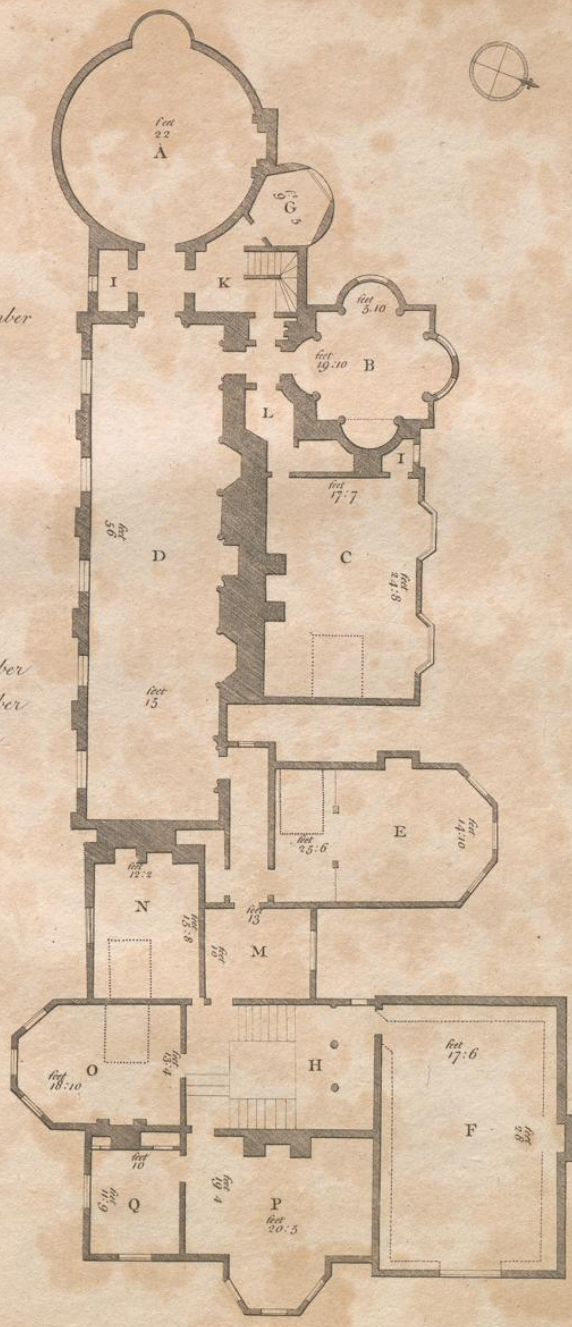

SOUTH FRONT OF STRAWBERRY HILL.

EAST FRONT OF STRAWBERRY HILL.

- A Great Parlour
- B Waiting Room
- C China Closet
- D Little Parlour
- E Beauty Room
- F Hall & Stair-case
- G Pantry
- H Servants hall
- I Passage
- K Great Cloyster
- L Wine Cellar
- M Bar Cellar
- N Kitchen
- O Oratory

Ground Plan of Strawberry hill. 1781.

- A Round Room
- B Cabinet
- C Great Bed Chamber
- D Gallery
- E Holbein Room
- F Library
- G Braudere Closet
- H Armory
- I China Closets
- K Back Stairs
- L Passage
- M Star Chamber
- N Red Bedchamber
- O Blue Bedchamber
- P Breakfast Room
- Q Green Closets

Principal Floor of Strawberry hill. 1781.

Offices

Plan of the Principal Floor

General Plan of the Offices