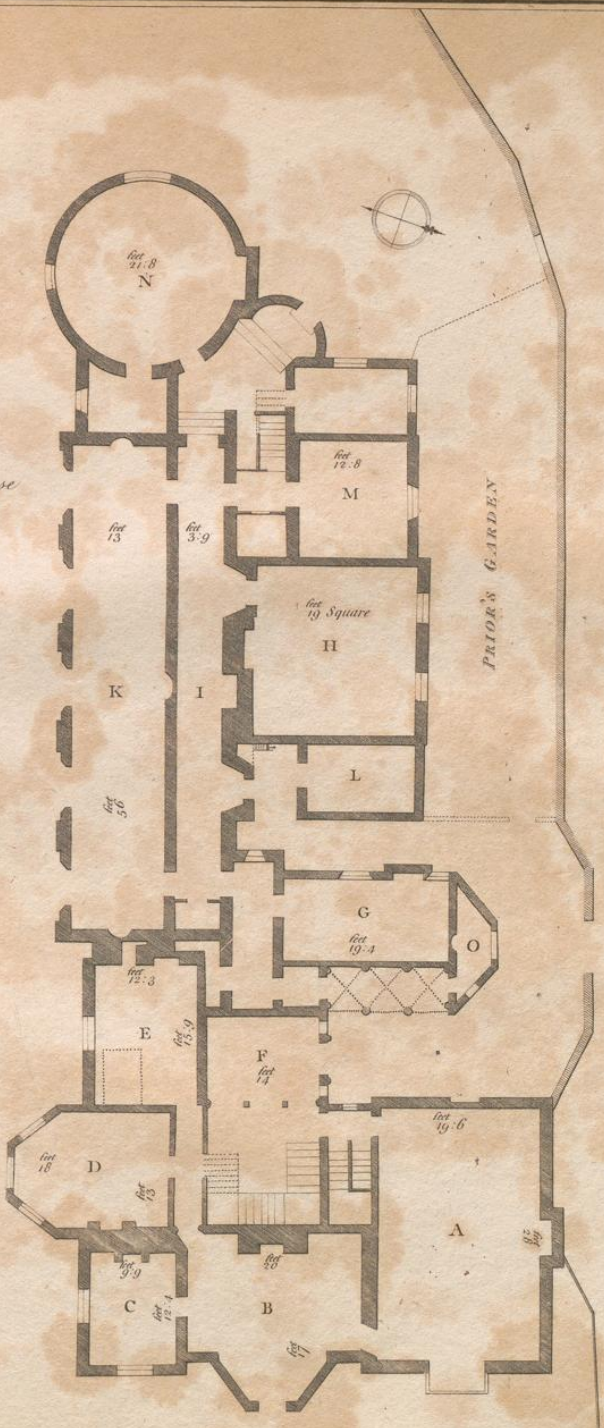

SOUTH FRONT OF STRAWBERRY HILL.

EAST FRONT OF STRAWBERRY HILL.

- A Great Parlour
- B Waiting Room
- C China Closet
- D Little Parlour
- E Beauty Room
- F Hall & Stair-case
- G Pantry
- H Servants hall
- I Passage
- K Great Cloyster
- L Wine Cellar
- M Bar Cellar
- N Kitchen
- O Oratory

Ground Plan of Strawberry hill. 1781.

- A Round Room
- B Cabinet
- C Great Bed Chamber
- D Gallery
- E Holbein Room
- F Library
- G Braudere Closet
- H Armory
- I China Closets
- K Back Stairs
- L Passage
- M Star Chamber
- N Red Bedchamber
- O Blue Bedchamber
- P Breakfast Room
- Q Green Closets

Principal Floor of Strawberry hill. 1781.

Offices

Plan of the Principal Floor

General Plan of the Offices