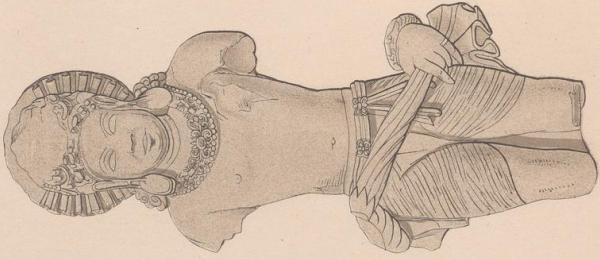

UNIVERSITÄTS-
BIBLIOTHEK
PADERBORN

Tree and serpent worship

Fergusson, James

London, 1868

Plate XLIV. - Architectural Details. - From a Drawing by Lieut.-Colonel
Maisey

[urn:nbn:de:hbz:466:1-62112](https://nbn-resolving.org/urn:nbn:de:hbz:466:1-62112)

SANCHI.

PLATE XLIV.

FIG. 3.

LT COL. MAIRY DEL.

FIG. I.

FIG. 2.

FIG. 4

W. GIBBS, LITH. INDIA MUSEUM