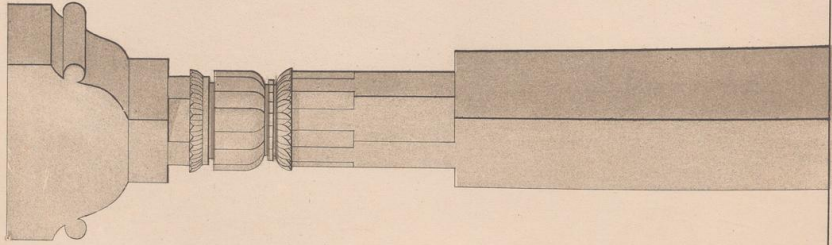

SANCHI.

PLATE XLIV.

FIG. 3.

LT COL. MAIRY DEL.