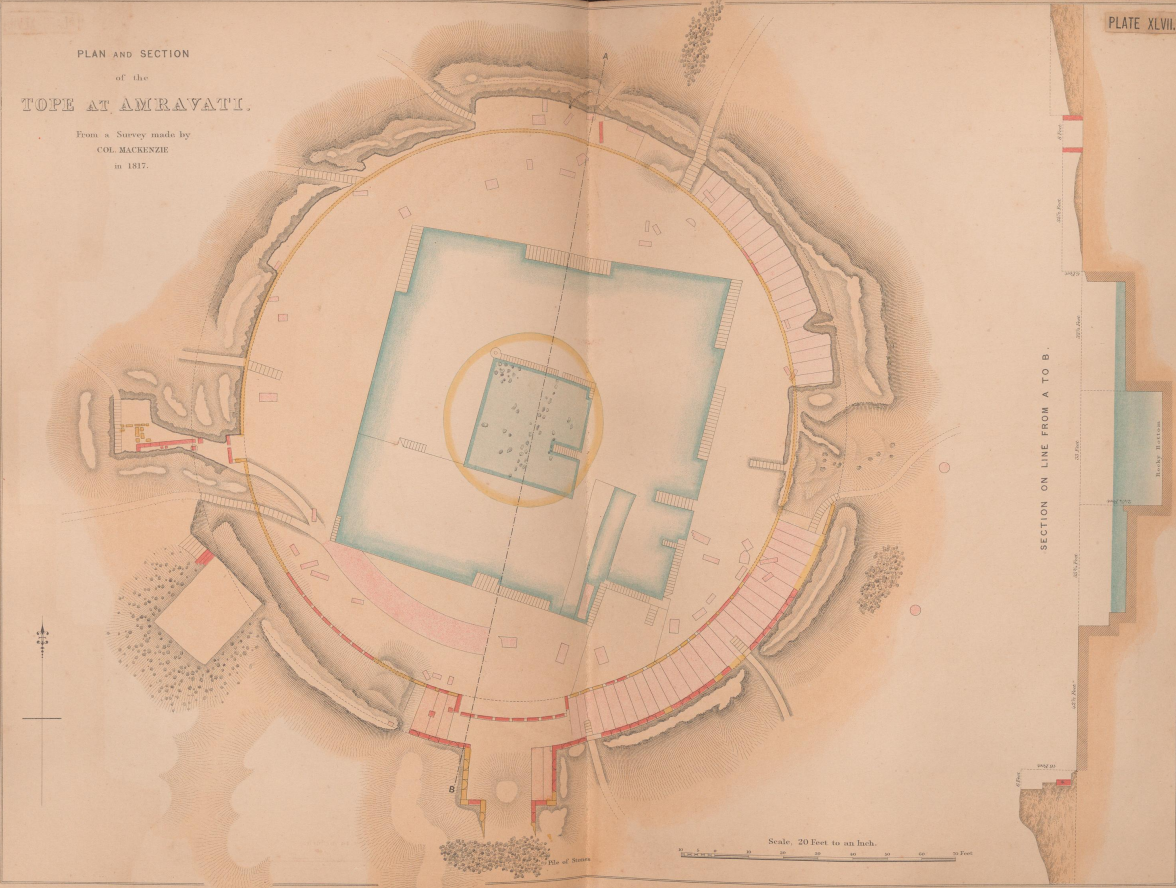

UNIVERSITÄTS-
BIBLIOTHEK
PADERBORN

Tree and serpent worship

Fergusson, James

London, 1868

Plate XLVII. - Plan And Section Of The Tope At Amravati, From Colonel
Mackenzie's Survey In 1817

[urn:nbn:de:hbz:466:1-62112](https://nbn-resolving.org/urn:nbn:de:hbz:466:1-62112)

PLAN AND SECTION
of the
TOPE AT AMRAYATI.

From a Survey made by
COL. MACKENZIE
in 1817.

SECTION ON LINE FROM A TO B.

Scale: 20 Feet to an Inch.

Pile of Stones