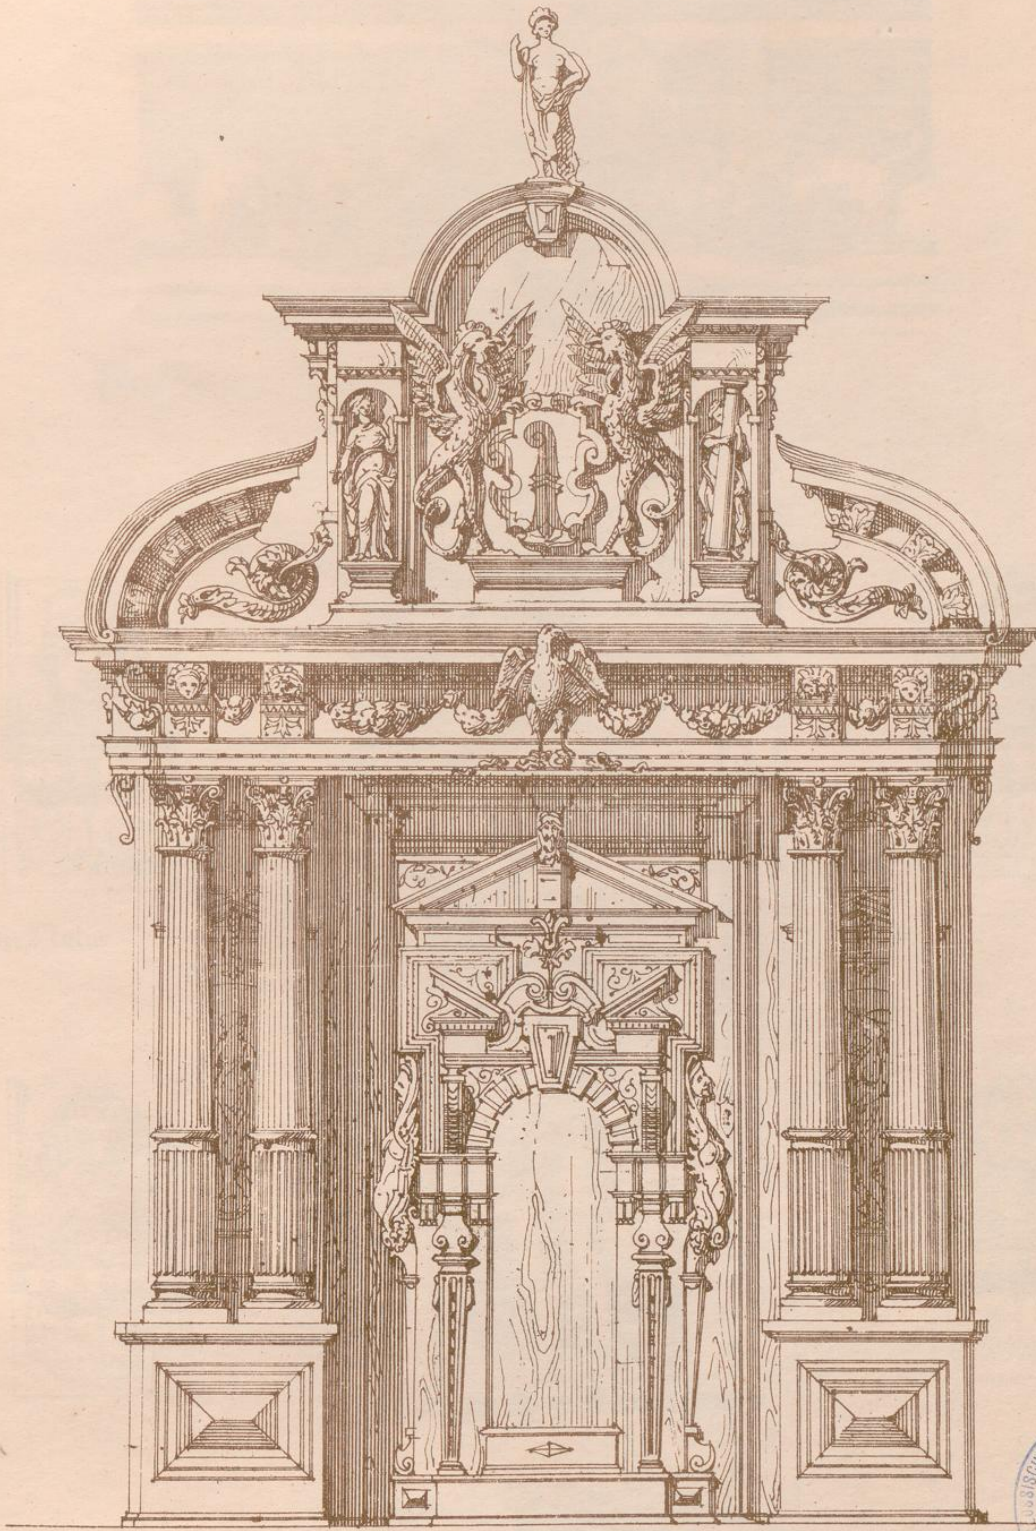

UNIVERSITÄTS-  
BIBLIOTHEK  
PADERBORN

**Basel**

**Bubeck, W.**

**Leipzig, 1874**

Blatt 13, 14, 15 und 16. Portale und Wandtäfelung aus dem Rathause.

---

[urn:nbn:de:hbz:466:1-67589](https://nbn-resolving.org/urn:nbn:de:hbz:466:1-67589)

Basel.

13.

Rathhaus. Portal im vorderen Saale.

4 meter.

W. Bubeck.

121

Handwritten text, possibly a title or page number, appearing as a faint bleed-through from the reverse side of the page.

Faint text at the bottom center of the page, likely bleed-through from the reverse side.