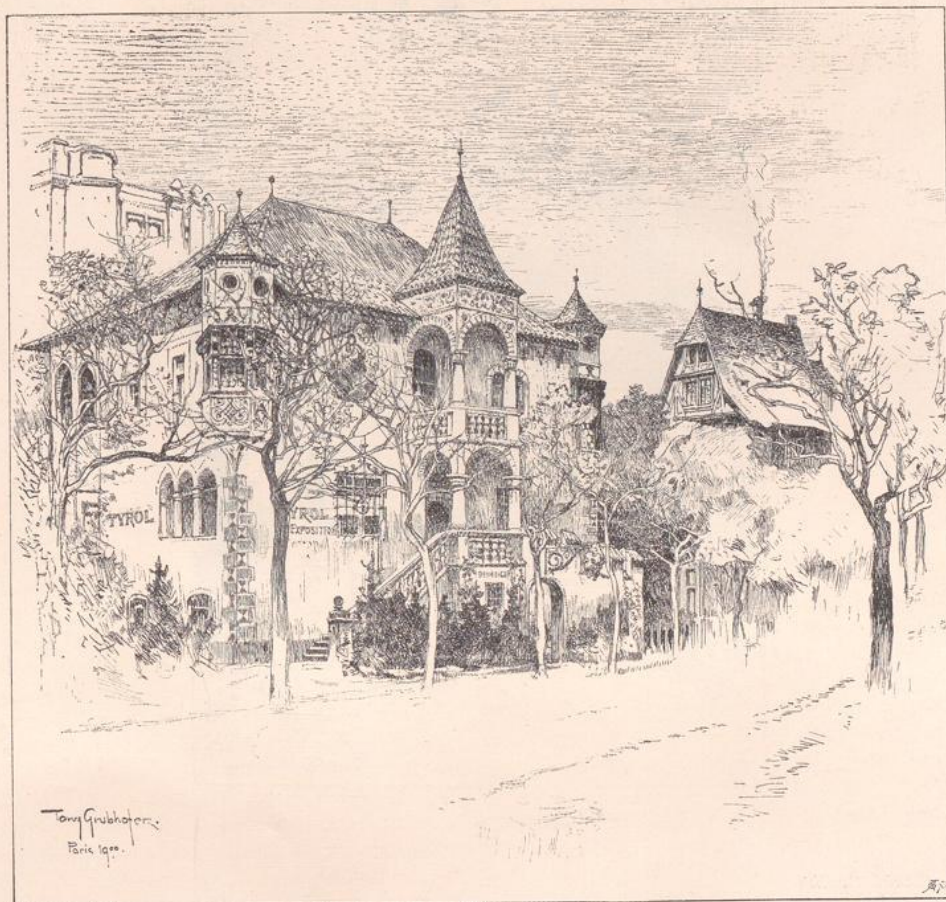

UNIVERSITÄTS-  
BIBLIOTHEK  
PADERBORN

Some Sketches Of The Paris Exhibition, 1900. By Tony Grubhofer.

---

[urn:nbn:de:hbz:466:1-69992](https://nbn-resolving.org/urn:nbn:de:hbz:466:1-69992)

SOME SKETCHES OF THE  
PARIS EXHIBITION, 1900. BY  
TONY GRUBHOFER.

*Drawn expressly for  
THE STUDIO.*

THE CHATEAU TYROLIEN

BY TONY GRUBHOFER

*The Finnish Pavilion  
By Tony Grubhofer*

Tony Grubhofer Paris 1920

*The British Pavilion  
By Tony Grubhofer*

*Colonnade near the Pont des Invalides  
By Tony Grubhofer*

Tony Grubhofer  
Paris 1930

Old Paris  
By Tony Grubhofer

*The Pavilions of Horticulture and Forestry. By Tony Grubhofer*

*The Austrian Pavilion  
By Tony Grubhofer*