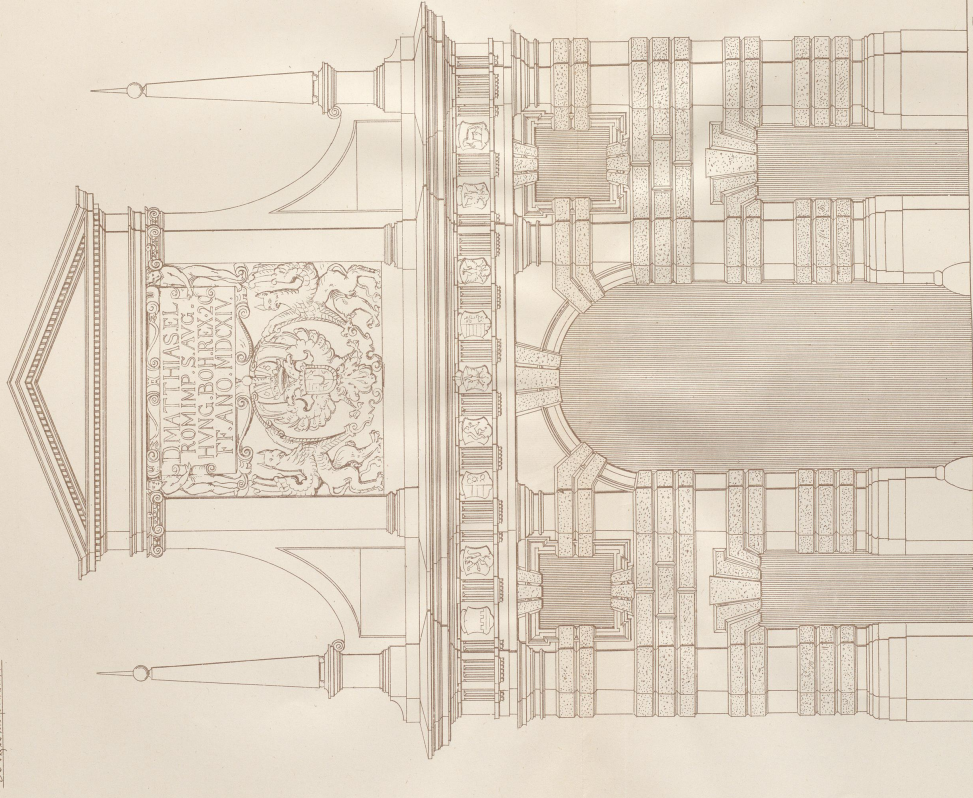

Böhmen. N. 22 & 23.

Prag. N. 12 & 13.
Schlossportal.

Maßstab 1:50.